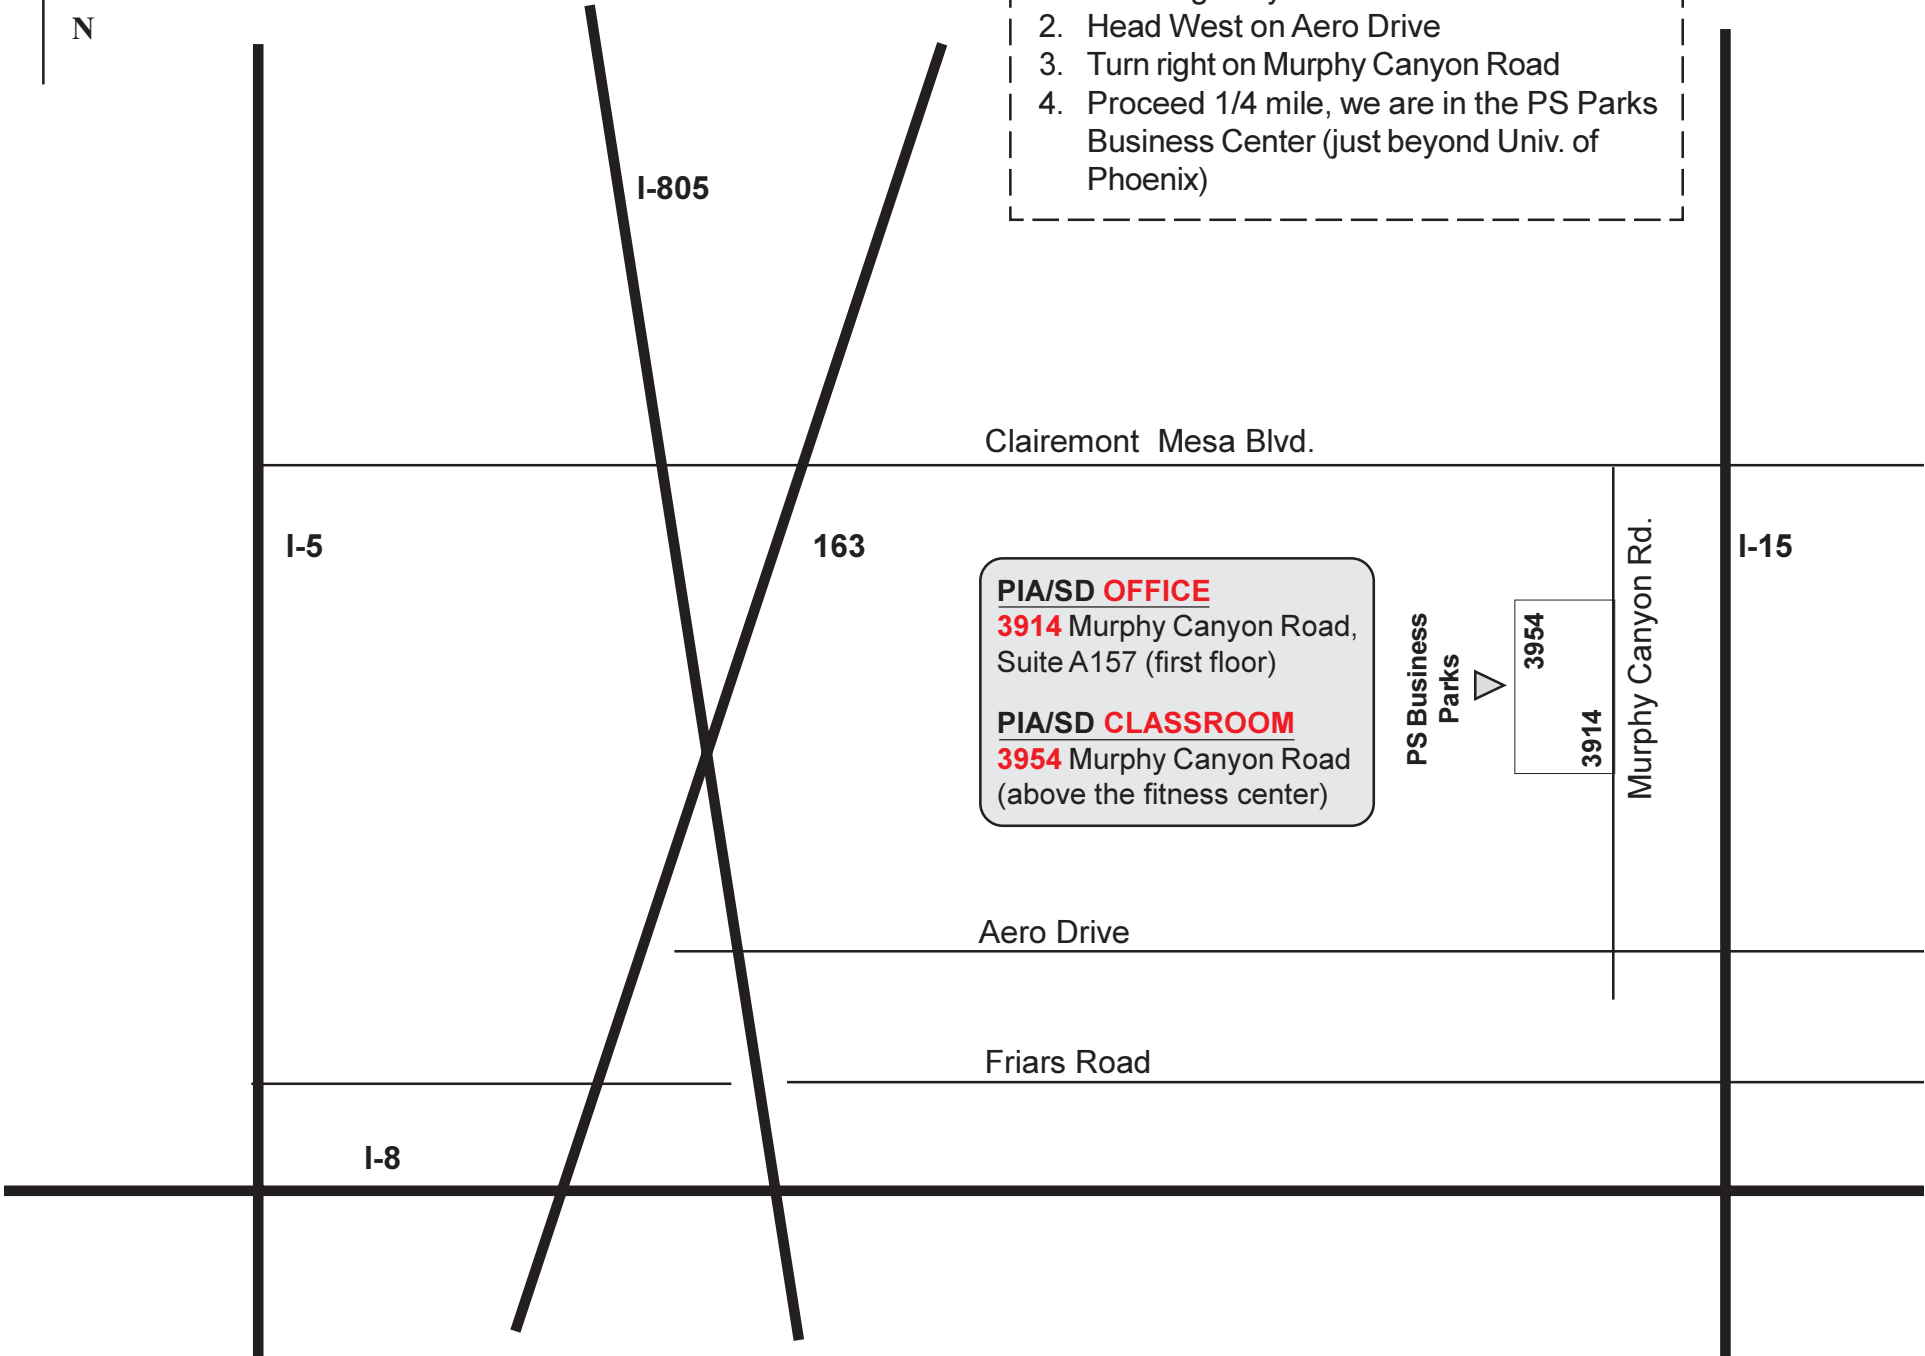

- Driving Directions
1. Take Highway 15 to the Aero Drive exit
  2. Head West on Aero Drive
  3. Turn right on Murphy Canyon Road
  4. Proceed 1/4 mile, we are in the PS Parks Business Center (just beyond Univ. of Phoenix)

**PIA/SD OFFICE**  
3914 Murphy Canyon Road, Suite A157 (first floor)  
**PIA/SD CLASSROOM**  
3954 Murphy Canyon Road (above the fitness center)

PS Business Parks

3954  
3914

Murphy Canyon Rd.